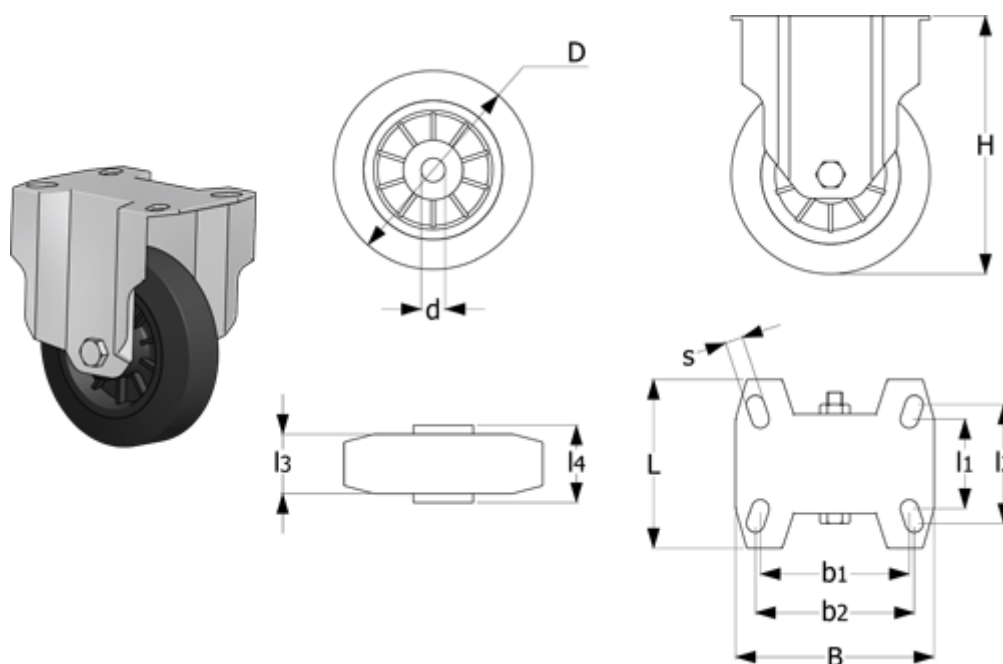

Article number: 2314449668

Description: E+G rubber wheel 449668  
RE.E2-180-PBL Fixed plate

## Measures

B	= 140	H	= 219
b1	= 105	L	= 114
b2	= 105	l1	= 73
Code	= 449668	l2	= 85
D	= 180	l3	= 45
d	= 20	l4	= 59
Dynamic load (N)	= 1800	Rolling resistance (N)	= 1300
g	= 2110	s	= 11

Type = RE.E2-180-PBL